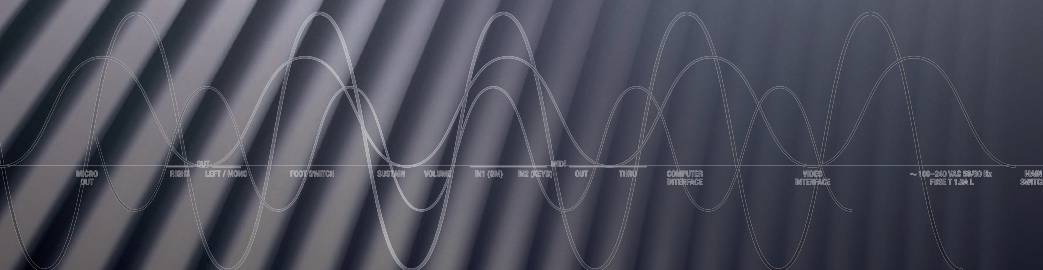

Ajamsonic Klavipro

Stereo Multilayer Piano Module

Stereo Multilayer Piano Module

KETRON
BEST NATURAL SOUNDS

info@simoncinistudio.it

Klavipro

KLAVI PRO

KLAVI Pro is a Professional Class Piano module designed for musicians who regard the 'Piano' as the fundamental sound for their studio projects and performances.

KLAVI Pro may be small in size, but delivers an innovative, high quality Stereo Grand Piano sound. This is achieved by meticulous, multi level samples that are captured note by note from one of the finest Concert Grand Piano's in existence.

TECHNICAL SPECIFICATIONS

Sound Generation:	12 Piano Voices. Grand Piano 1, Grand Piano 2, Rock Piano, Upright, Electric, House, El. Piano 1-2-3, FM Piano1-2, Pianomix.
Polyphony:	64 notes.
Effects:	Reverb, Chorus.
Midi:	In, Thru. Midi activity led.

Outputs:	Left & Right Outputs. Stereo headphone.
Volume:	Slider volume control.
Dimensions:	L x W x H = 4.8 x 5.2 x 1.6 inches. (12 x 13 x 4 cm.)
Weight:	1.32 lbs (0.6 Kg.)
Power:	External 12 Volts Power supply. On/Off switch.